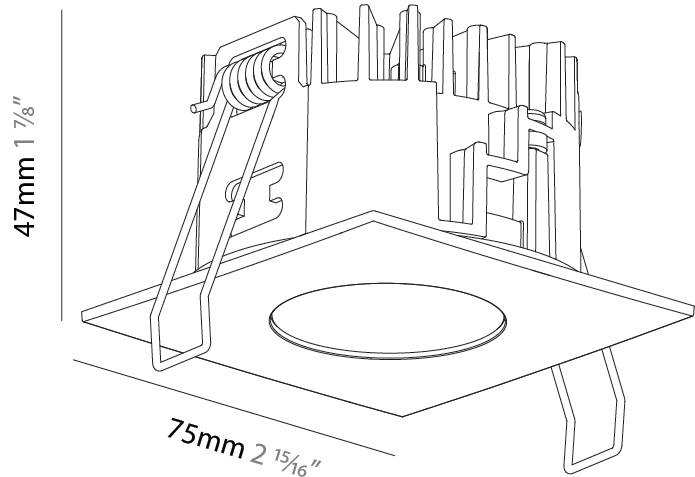

PHYSICAL

Aperture Sizes - Downlights: 1"
Shape: Square
Length (mm): 75
Length (in): 2 ¹⁵/₁₆"
Width (mm): 75
Width (in): 2 ¹⁵/₁₆"
Height (mm): 47
Height (in): 1 ⁷/₈"
Ceiling Thickness (mm): 1 - 25
Ceiling Thickness (in): 1/16 - 1 3/16
Min. Recessing Depth (mm): 70
Min. Recessing Depth (in): 2 ³/₄"
Weight (kg): 0.209
Diffuser: Lens Pack - No Lens / Opal / Linear Spread Lens / Honeycomb / Spread Lens
Fixture Finish: SSR / BKV / CWI / CRY / HAB / UFT / ITA / RUA / FTG / MYG / LOD / PUS / FRO / FUP / KIA / POP / BLS / SPG / MEY / GOH / CHC / COM / ABZ / JAG / OBR / MOS / ROR
Fixture Material: Aluminum Die Cast
Cut-out Measurements: D. 68mm / 2 11/16"

ELECTRICAL

Lamp Type: LED (Zhaga Standard)
Input Wattage (W): 15
Total Output Wattage (W): 14.6
Dimming: Tri-Mode (Non-Dimming and Phase Dimming (120Vac only) and 0-10V Dimming)
Driver Included: Yes
Driver Location: Remote
Driver Type: Constant Current - Universal
Driver Class: Class 2
Input Voltage (V): 120 - 277
Constant Current (MA): 350

LED

Number of LEDs: 1
Color Temperature (°K): 2700 / 3000 / 3500 / 4000
Max. Delivered Lumen (lm): 1470 / 1477 / 1546 / 1561
CRI: >90 CRI
Lamp Life (hrs): 50000

OPTICAL

Reflector°: 60

RATINGS AND CERTIFICATIONS

Certified By: Certified for North American Standards
IP rating: IP54