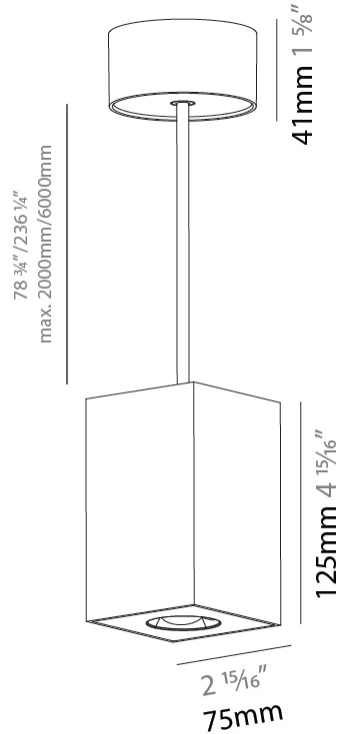

GENERAL

Series: Oiko Pro Square
Partner: Prolicht
Division: Architectural
Installation: Suspension
Product Type: Pendant
Mounting Location: Ceiling
Light Distribution: Direct

PHYSICAL

Shape: Square
Length (mm): 75
Length (in): 2 ¹⁵/₁₆
Width (mm): 75
Width (in): 2 ¹⁵/₁₆
Height (mm): 125
Height (in): 4 ⁷/₁₆
Weight (kg): 0.769

Fixture Finish: SSR / BKV / CWI / CRY / HAB / UFT / ITA / RUA / FTG / MYG / LOD / PUS / FRO / FUP / KIA / POP / BLS / SPG / MEY / GOH / CHC / COM / ABZ / JAG / OBR / MOS / ROR

Fixture Material: Metal

Cable Details: 2000mm / 6000mm Cable - Options : Transparent, Black, White, Red, Orange

ELECTRICAL

Lamp Type: LED (Zhaga Standard)
Input Wattage (W): 12.9
Dimming: Tri-Mode (Non-Dimming and Phase Dimming (120Vac only) and 0-10V Dimming)
Driver Included: No
Driver Location: Remote
Driver Type: Constant Current - Universal
Driver Class: Class 2
Input Voltage (V): 120 - 277
Constant Current (MA): 350

LED

Color Temperature (°K): 2700 / 3000 / 3500 / 4000
Max. Delivered Lumen (lm): 1218 / 1214 / 1272 / 1283
Nominal Lumen (lm): 1473 / 1468 / 1538 / 1552
CRI: >90 CRI
Lamp Life (hrs): 50000

OPTICAL

Reflector°: 34
Adjustability: Fixed

RATINGS AND CERTIFICATIONS

Certified By: Certified for North American Standards
IP rating: IP20