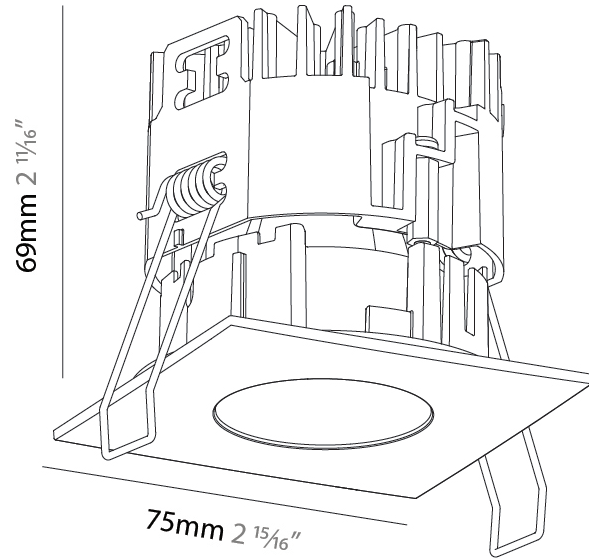

PHYSICAL

Aperture Sizes - Downlights: 1"
Shape: Square
Length (mm): 75
Length (in): 2 ¹⁵/₁₆"
Width (mm): 75
Width (in): 2 ¹⁵/₁₆"
Height (mm): 65
Height (in): 2 ⁹/₁₆"
Ceiling Thickness (mm): 1 - 25
Ceiling Thickness (in): 1/16 - 1 3/16
Min. Recessing Depth (mm): 70
Min. Recessing Depth (in): 2 ³/₄"
Weight (kg): 0.19
Diffuser: Lens Pack - No Lens / Opal / Linear Spread Lens / Honeycomb / Spread Lens
Fixture Finish: SSR / BKV / CWI / CRY / HAB / UFT / ITA / RUA / FTG / MYG / LOD / PUS / FRO / FUP / KIA / POP / BLS / SPG / MEY / GOH / CHC / COM / ABZ / JAG / OBR / MOS / ROR
Fixture Material: Aluminum Die Cast
Cut-out Measurements: D. 68mm / 2 11/16"

ELECTRICAL

Lamp Type: LED (Zhaga Standard)
Input Wattage (W): 15
Total Output Wattage (W): 12.7
Dimming: Tri-Mode (Non-Dimming and Phase Dimming (120Vac only) and 0-10V Dimming)
Driver Included: No
Driver Location: Remote
Driver Type: Constant Current - 120/277
Driver Class: Class 2
Input Voltage (V): 120 - 277
Constant Current (MA): 700

LED

Number of LEDs: 1
Color Temperature (°K): 2700-6500 Tunable White
Max. Delivered Lumen (lm): 960 - 1129
Nominal Lumen (lm): 1242 - 1460
CRI: >90 CRI
Lamp Life (hrs): 50000

OPTICAL

Beam Angle: 36

RATINGS AND CERTIFICATIONS

Certified By: Certified for North American Standards
IP rating: IP20