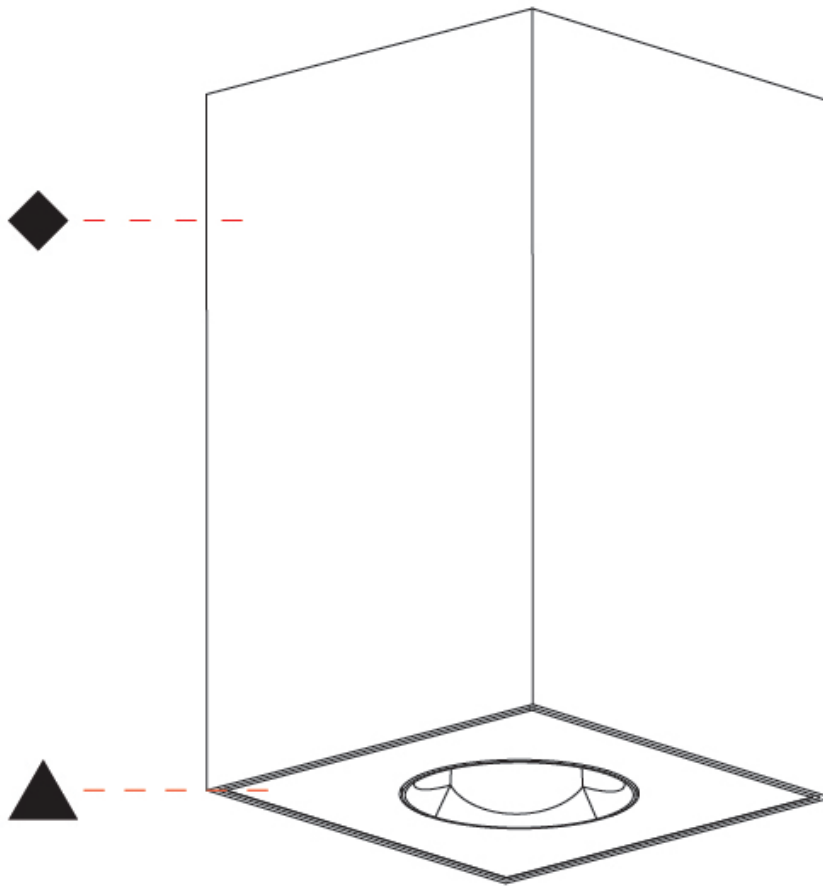

OIKO PRO SQUARE FIXED SURFACE

A3D237-

PROJECT _____

TYPE _____

SPECIFIER _____

QUANTITY _____

DATE _____