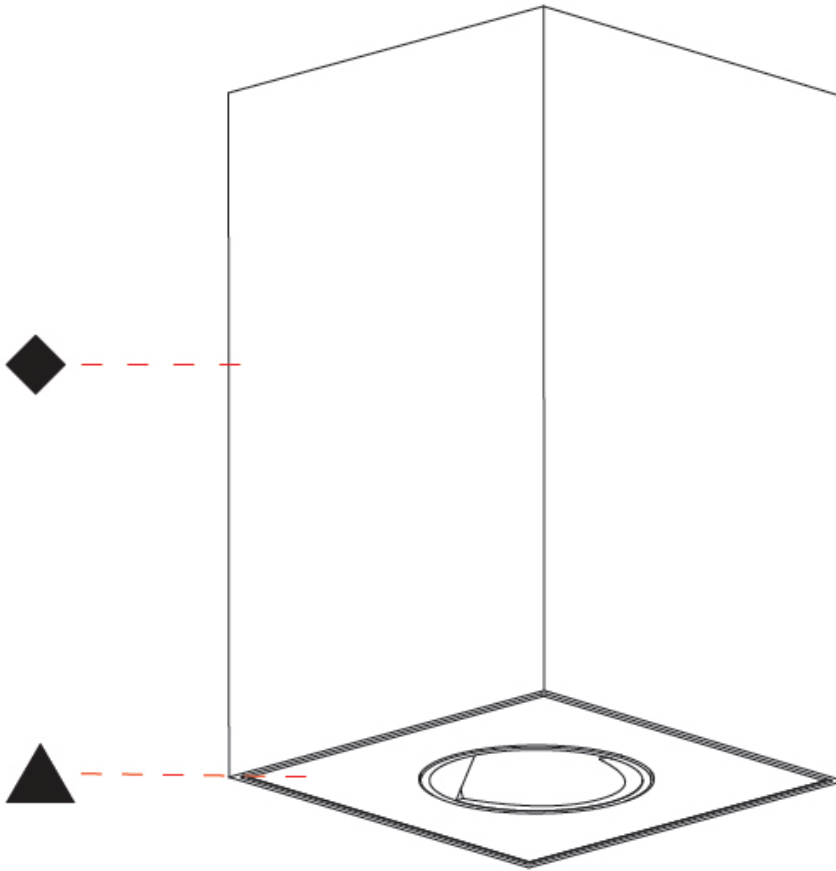

OIKO PRO WALLWASH SURFACE

A3D239-

PROJECT

TYPE

SPECIFIER

QUANTITY

DATE

A