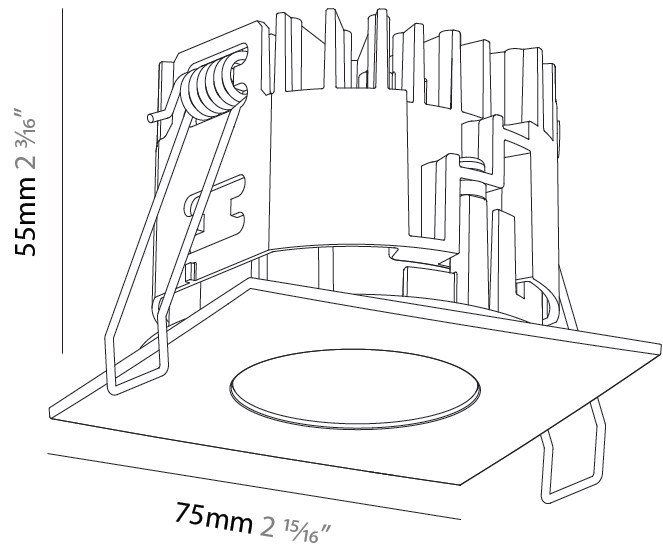

PHYSICAL

Aperture Sizes - Downlights: 1"
Shape: Square
Length (mm): 75
Length (in): 2 ¹⁵/₁₆"
Width (mm): 75
Width (in): 2 ¹⁵/₁₆"
Height (mm): 55
Height (in): 2 ¹/₆"
Ceiling Thickness (mm): 1 - 25
Ceiling Thickness (in): 1/16 - 1 3/16
Min. Recessing Depth (mm): 70
Min. Recessing Depth (in): 2 ³/₄"
Weight (kg): 0.209
Diffuser: Lens Pack - No Lens / Opal / Linear Spread Lens / Honeycomb / Spread Lens
Fixture Finish: SSR / BKV / CWI / CRY / HAB / UFT / ITA / RUA / FTG / MYG / LOD / PUS / FRO / FUP / KIA / POP / BLS / SPG / MEY / GOH / CHC / COM / ABZ / JAG / OBR / MOS / ROR
Fixture Material: Aluminum Die Cast
Cut-out Measurements: D. 68mm / 2 11/16"

ELECTRICAL

Lamp Type: LED (Zhaga Standard)
Input Wattage (W): 15
Total Output Wattage (W): 14.6
Dimming: Tri-Mode (Non-Dimming and Phase Dimming (120Vac only) and 0-10V Dimming)
Driver Included: Yes
Driver Location: Remote
Driver Type: Constant Current - Universal
Driver Class: Class 2
Input Voltage (V): 120 - 277
Constant Current (MA): 350

LED

Number of LEDs: 1
Color Temperature (°K): 2700 / 3000 / 3500 / 4000
Max. Delivered Lumen (lm): 1385 / 1392 / 1457 / 1471
CRI: >90 CRI
Lamp Life (hrs): 50000

OPTICAL

Reflector°: 50

RATINGS AND CERTIFICATIONS

Certified By: Certified for North American Standards
IP rating: IP54