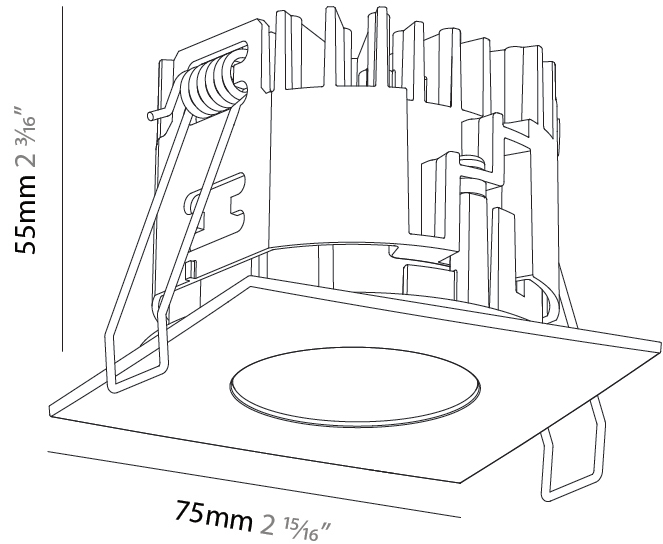

PHYSICAL

Aperture Sizes - Downlights: 1"
Shape: Square
Length (mm): 75
Length (in): 2 ¹⁵/₁₆"
Width (mm): 75
Width (in): 2 ¹⁵/₁₆"
Height (mm): 55
Height (in): 2 ³/₁₆"
Ceiling Thickness (mm): 1 - 25
Ceiling Thickness (in): 1/16 - 1 3/16
Min. Recessing Depth (mm): 70
Min. Recessing Depth (in): 2 ³/₄"
Weight (kg): 0.19
Diffuser: Lens Pack - No Lens / Opal / Linear Spread Lens / Honeycomb / Spread Lens
Fixture Finish: SSR / BKV / CWI / CRY / HAB / UFT / ITA / RUA / FTG / MYG / LOD / PUS / FRO / FUP / KIA / POP / BLS / SPG / MEY / GOH / CHC / COM / ABZ / JAG / OBR / MOS / ROR
Fixture Material: Aluminum Die Cast
Cut-out Measurements: D. 68mm / 2 11/16"

ELECTRICAL

Lamp Type: LED (Zhaga Standard)
Input Wattage (W): 14
Total Output Wattage (W): 12.7
Dimming: Tri-Mode (Non-Dimming and Phase Dimming (120Vac only) and 0-10V Dimming)
Driver Included: No
Driver Location: Remote
Driver Type: Constant Current - 120/277
Driver Class: Class 2
Input Voltage (V): 120 - 277
Constant Current (MA): 700

LED

Number of LEDs: 1
Color Temperature (°K): 2700-6500 Tunable White
Max. Delivered Lumen (lm): 1000 - 1176
Nominal Lumen (lm): 1242 - 1460
CRI: >90 CRI
Lamp Life (hrs): 50000

OPTICAL

Beam Angle: 52

RATINGS AND CERTIFICATIONS

Certified By: Certified for North American Standards
IP rating: IP20