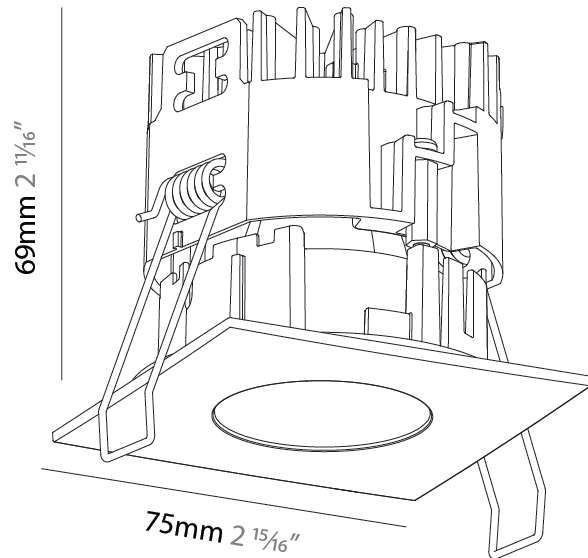

PHYSICAL

Aperture Sizes - Downlights: 1"
Shape: Square
Length (mm): 75
Length (in): 2 ¹⁵/₁₆"
Width (mm): 75
Width (in): 2 ¹⁵/₁₆"
Height (mm): 69
Height (in): 2 ⁷/₁₆"
Ceiling Thickness (mm): 1 - 25
Ceiling Thickness (in): 1/16 - 1 3/16
Min. Recessing Depth (mm): 70
Min. Recessing Depth (in): 2 ³/₄"
Weight (kg): 0.209
Diffuser: Lens Pack - No Lens / Opal / Linear Spread Lens / Honeycomb / Spread Lens
Fixture Finish: SSR / BKV / CWI / CRY / HAB / UFT / ITA / RUA / FTG / MYG / LOD / PUS / FRO / FUP / KIA / POP / BLS / SPG / MEY / GOH / CHC / COM / ABZ / JAG / OBR / MOS / ROR
Fixture Material: Aluminum Die Cast
Cut-out Measurements: D. 68mm / 2 11/16"

ELECTRICAL

Lamp Type: LED (Zhaga Standard)
Input Wattage (W): 16.4
Total Output Wattage (W): 14.6
Dimming: Tri-Mode (Non-Dimming and Phase Dimming (120Vac only) and 0-10V Dimming)
Driver Included: Yes
Driver Location: Remote
Driver Type: Constant Current - Universal
Driver Class: Class 2
Input Voltage (V): 120 - 277
Constant Current (MA): 350

LED

Number of LEDs: 1
Color Temperature (°K): 2700 / 3000 / 3500 / 4000
Max. Delivered Lumen (lm): 1096 / 1108 / 1160 / 1162
CRI: >90 CRI
Lamp Life (hrs): 50000

OPTICAL

Reflector°: 16

RATINGS AND CERTIFICATIONS

Certified By: Certified for North American Standards
IP rating: IP54