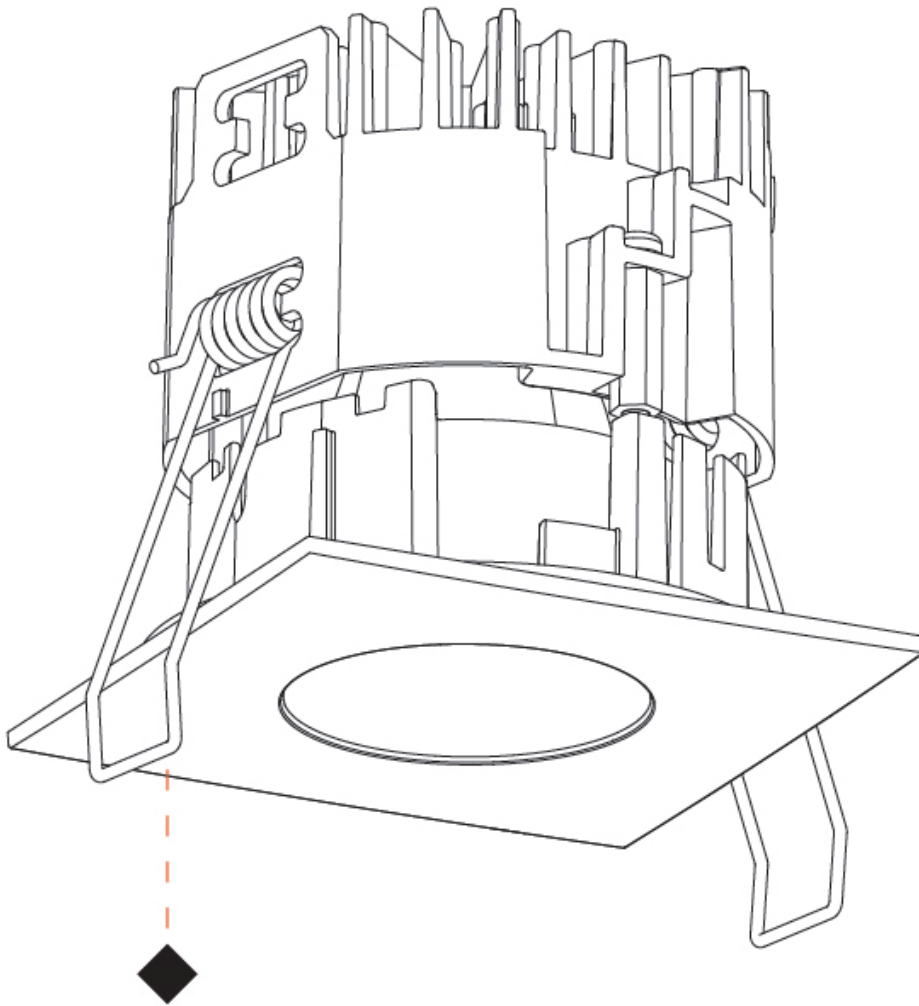

OIKO PRO SQUARE FIXED RECESSED

A350105-

PROJECT	_____
TYPE	_____
SPECIFIER	_____
QUANTITY	_____
DATE	_____

A