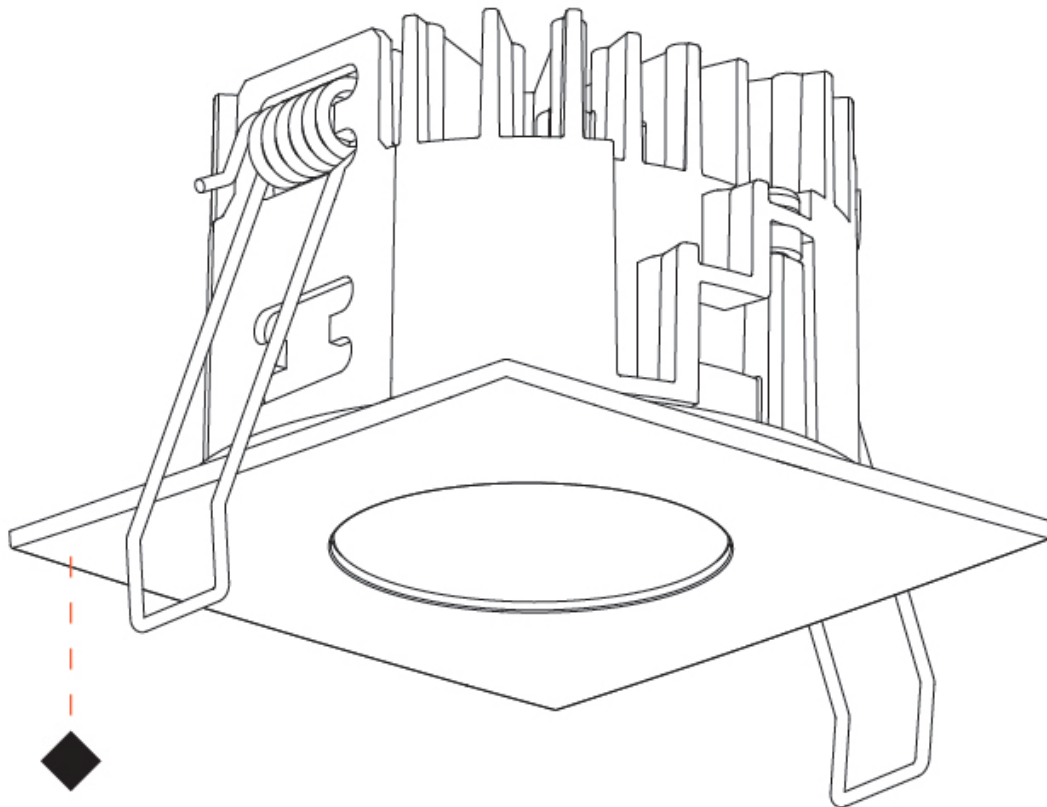

OIKO PRO SQUARE FIXED RECESSED

A350104-

PROJECT	_____
TYPE	_____
SPECIFIER	_____
QUANTITY	_____
DATE	_____

A