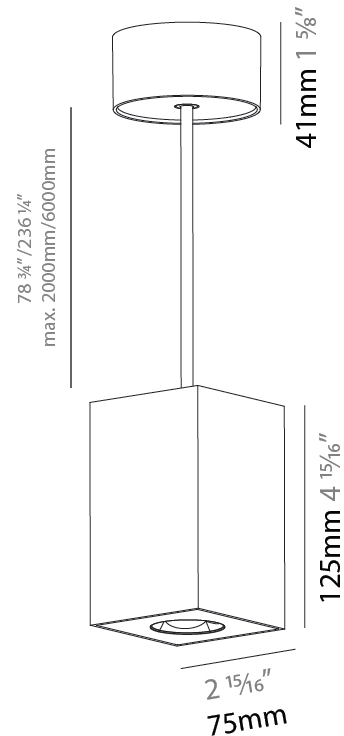

GENERAL

Series: Oiko Pro Square
Partner: Prolicht
Division: Architectural
Installation: Suspension
Product Type: Pendant
Mounting Location: Ceiling
Light Distribution: Direct

PHYSICAL

Shape: Square
Length (mm): 75
Length (in): 2 ¹⁵/₁₆
Width (mm): 75
Width (in): 2 ¹⁵/₁₆
Height (mm): 125
Height (in): 4 ¹⁵/₁₆
Weight (kg): 0.769

Fixture Finish: SSR / BKV / CWI / CRY / HAB / UFT / ITA / RUA / FTG / MYG / LOD / PUS / FRO / FUP / KIA / POP / BLS / SPG / MEY / GOH / CHC / COM / ABZ / JAG / OBR / MOS / ROR

Fixture Material: Metal
Cable Details: 2000mm / 6000mm Cable - Options : Transparent, Black, White, Red, Orange

ELECTRICAL

Lamp Type: LED (Zhaga Standard)
Input Wattage (W): 12.9
Dimming: Tri-Mode (Non-Dimming and Phase Dimming (120Vac only) and 0-10V Dimming)
Driver Included: No
Driver Location: Remote
Driver Type: Constant Current - Universal
Driver Class: Class 2
Input Voltage (V): 120 - 277
Constant Current (MA): 350

LED

Color Temperature (°K): 2700 / 3000 / 3500 / 4000
Max. Delivered Lumen (lm): 1377 / 1372 / 1438 / 1451
Nominal Lumen (lm): 1473 / 1468 / 1538 / 1552
CRI: >90 CRI
Lamp Life (hrs): 50000

OPTICAL

Reflector°: 60
Adjustability: Fixed

RATINGS AND CERTIFICATIONS

Certified By: Certified for North American Standards
IP rating: IP20